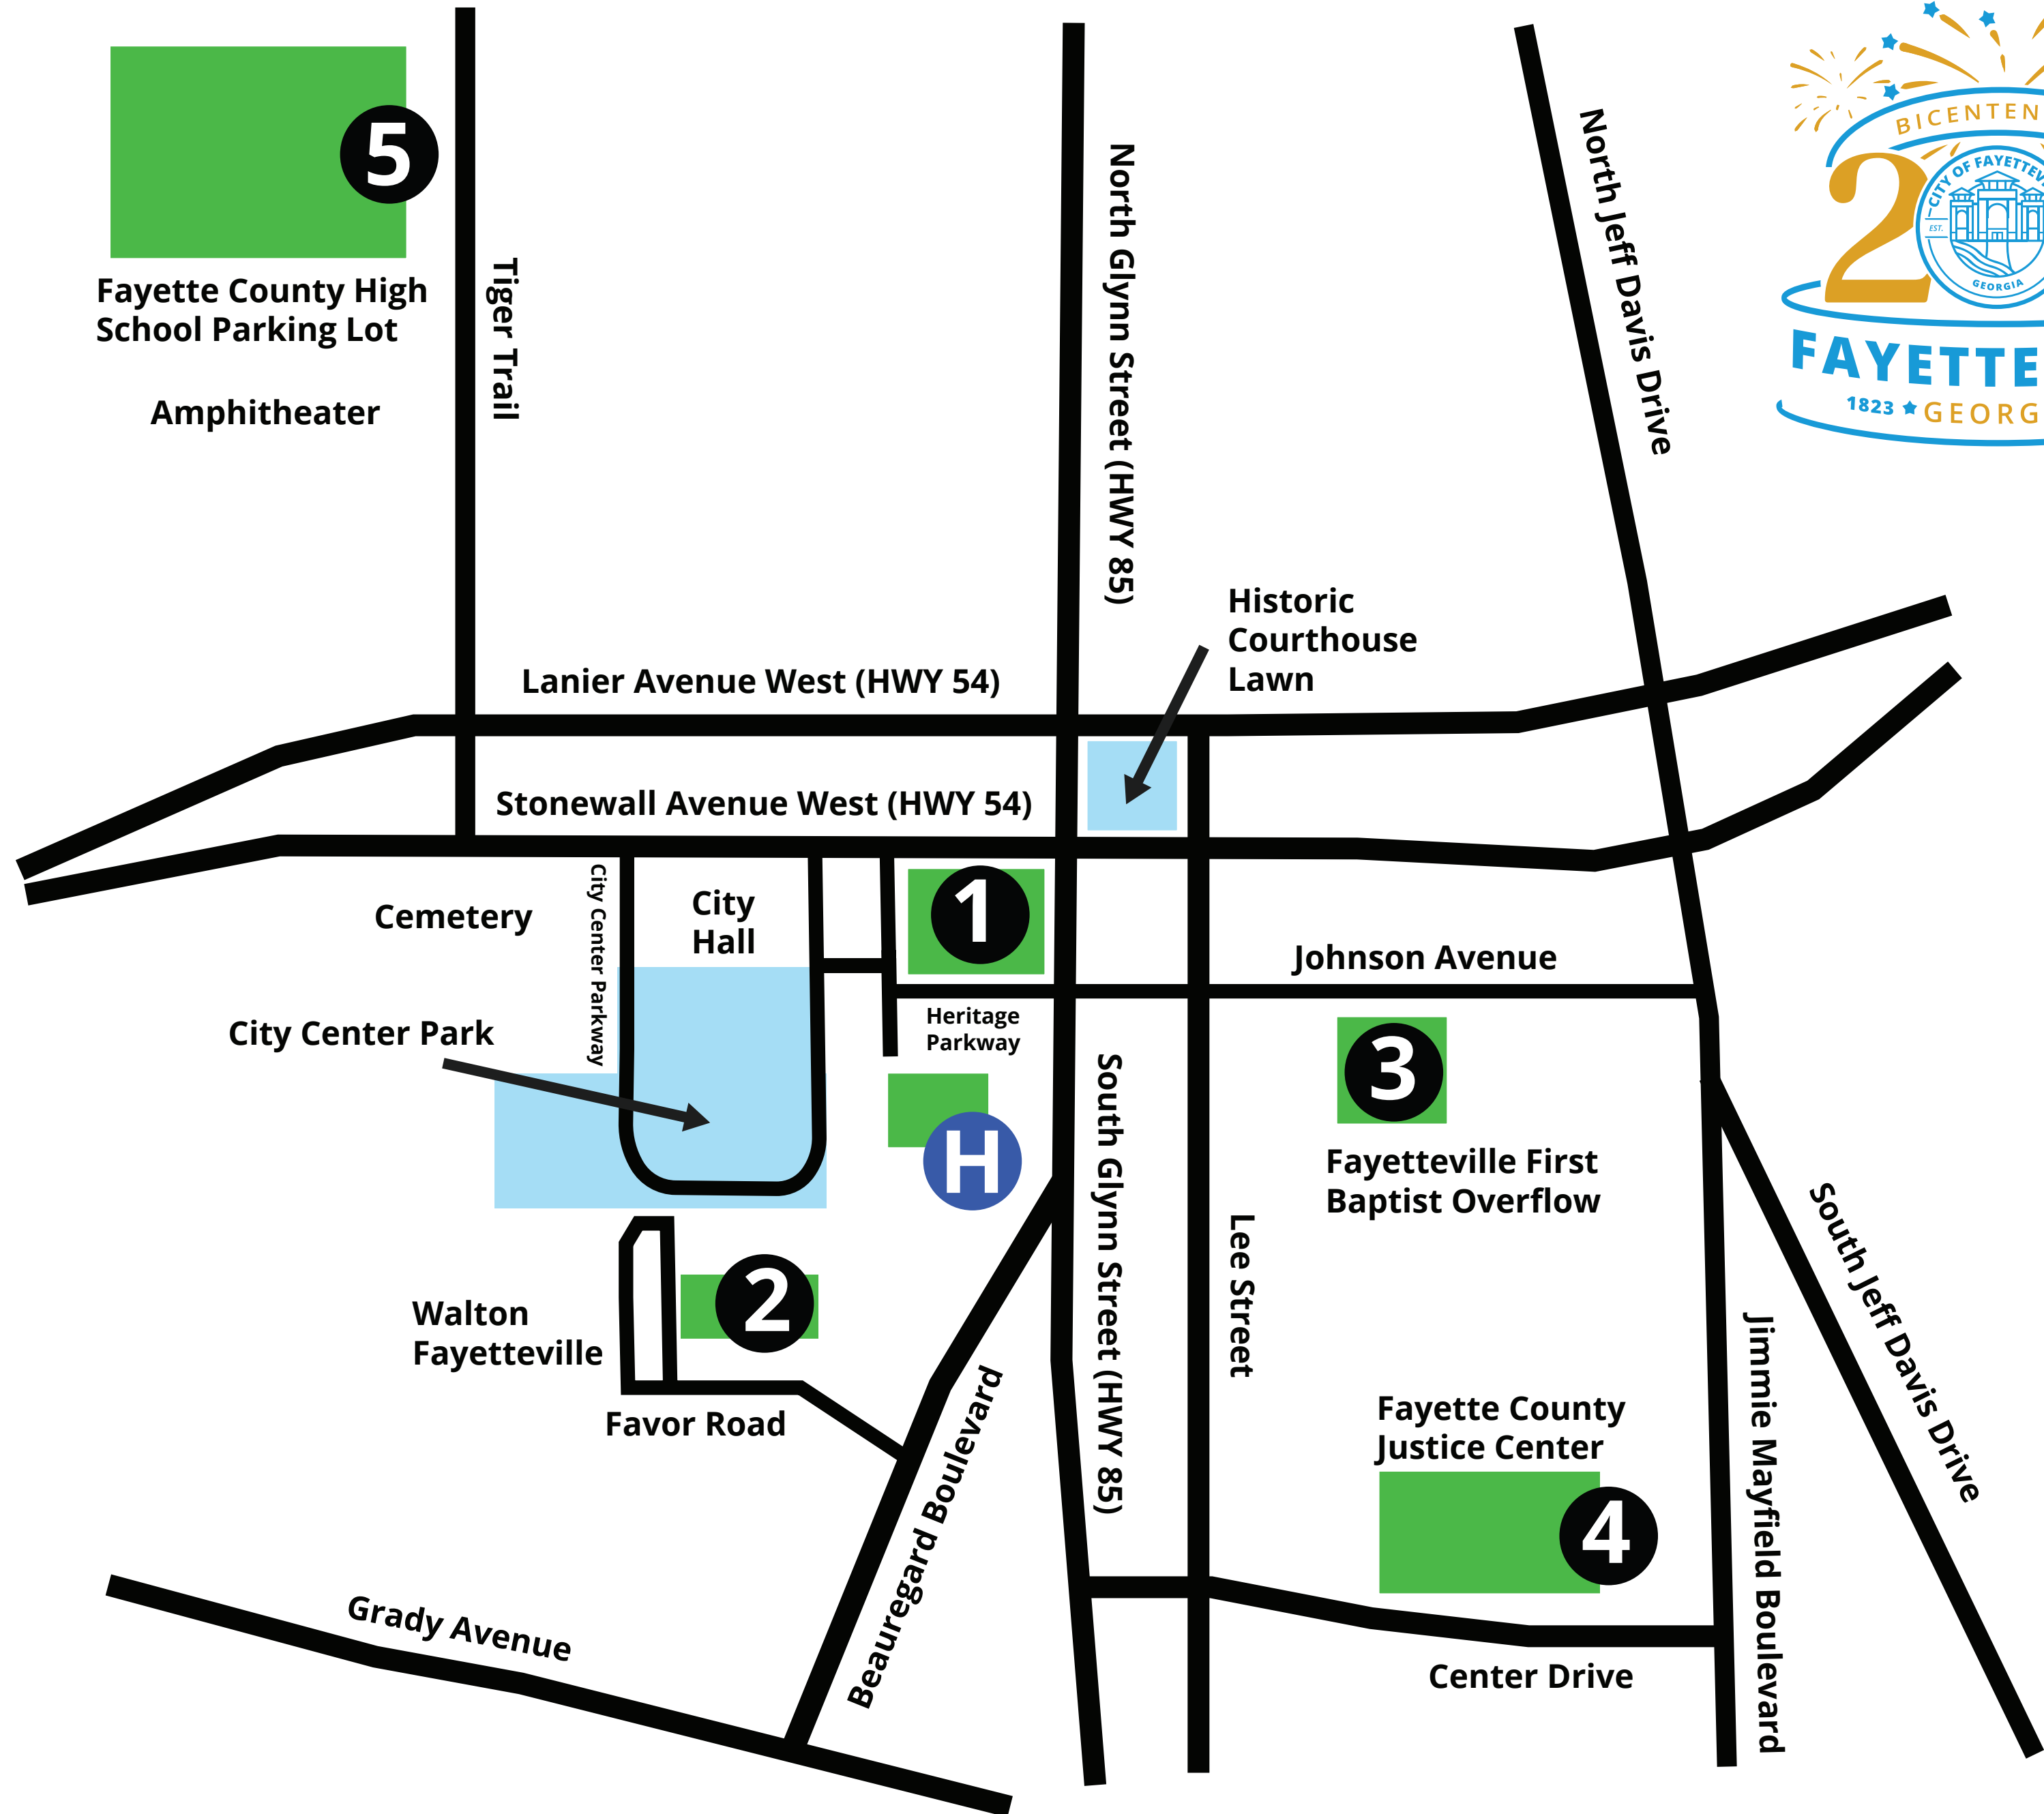

DESIGNATED PUBLIC PARKING

PARKING

LOCATIONS FOR THE JUNE 3 BICENTENNIAL CELEBRATION

Fayette County High School Parking Lot
Amphitheater

Tiger Trail

Lanier Avenue West (HWY 54)

Stonewall Avenue West (HWY 54)

Cemetery

City Hall

City Center Park

City Center Parkway

Heritage Parkway

Walton Fayetteville

Favor Road

Grady Avenue

Beauregard Boulevard

North Glynn Street (HWY 85)

Historic Courthouse Lawn

South Glynn Street (HWY 85)

Lee Street

Johnson Avenue

Fayetteville First Baptist Overflow

Fayette County Justice Center

Center Drive

North Jeff Davis Drive

Jimmie Mayfield Boulevard

South Jeff Davis Drive

Fayette County Government Complex (Courthouse Square)

Walton Fayetteville (Favor Road)

Fayetteville First Baptist Church overflow lot (Johnson Avenue)